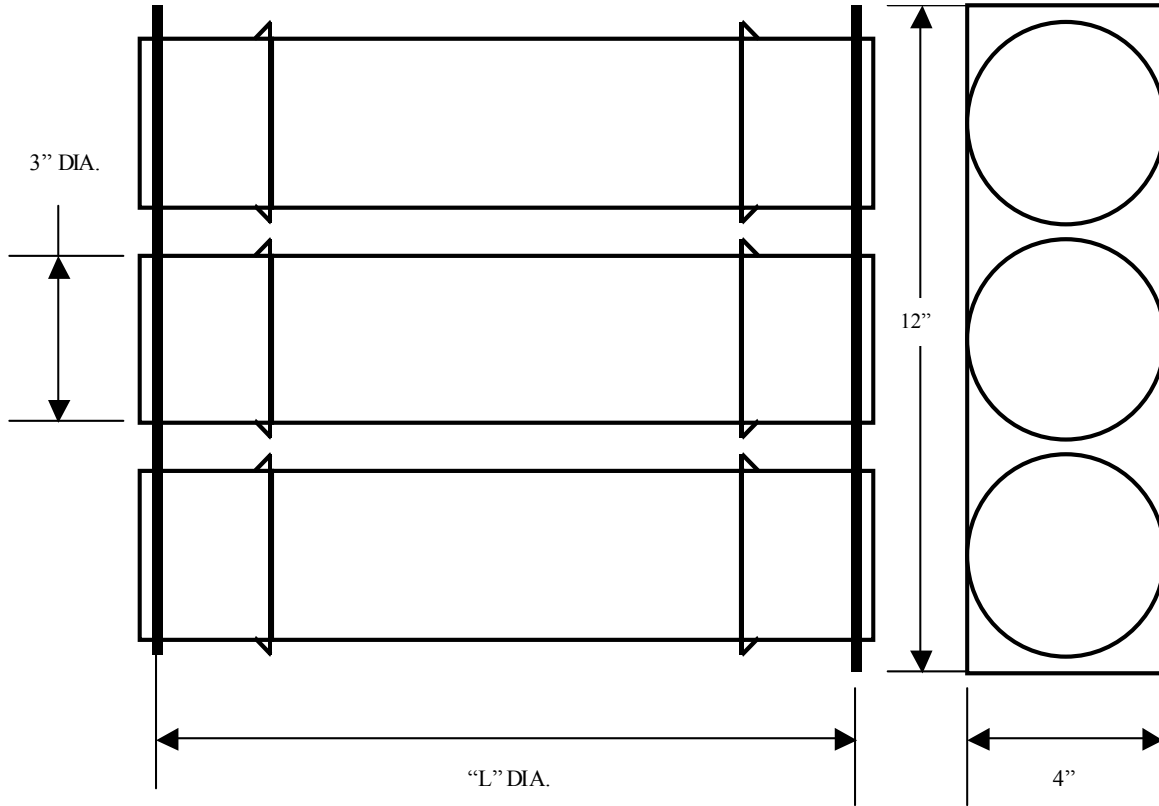

Norberg~IES

www.powerfuse.com

147 South 122nd East Ave., Tulsa, OK 74128 918.438.0744 fax 918.438.0746

SHEET 15 SIZE DDD FUSES WITH SPECIAL MOUNTING PLATE CURRENT LIMITING-"E" RATED

Item	KV max	Amp Range	"L" Inches	Max IR Amps
1	15.5	150E	23-5/16	85,000
2	15.5	175E/200X	23-5/16	85,000