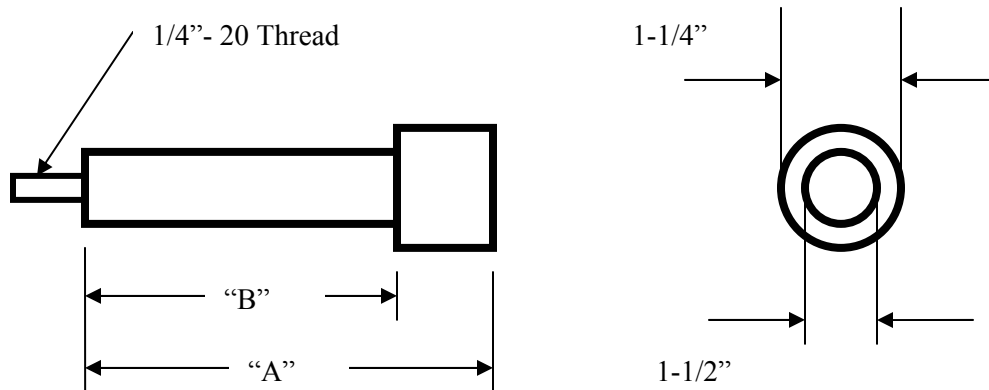

## **BA200 FUSE REFILL UNIT**

Item Number	KV Rating	"A" Inches	"B" Inches
1	8.25	5-1/2	4-3/8
2	15.5	6-3/4	6-5/8
3	25.8	8-3/8	7-1/4
4	38.0	10-7/8	9-3/4