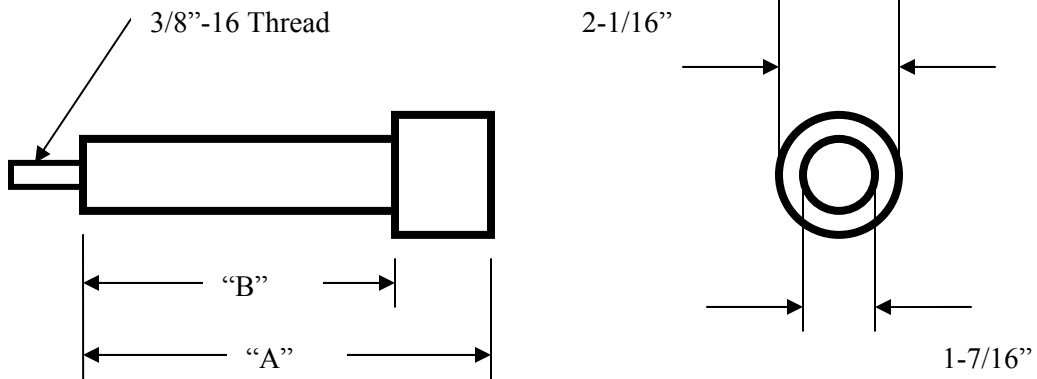

Norberg~IES

www.powerfuse.com

147 South 122nd East Ave., Tulsa, OK 74128 918.438.0744 fax 918.438.0746

Sheet 9

BA400 FUSE REFILL UNIT

Item Number	KV Rating	"A" Inches	"B" Inches
1	8.25	7-1/4	5-7/16
2	15.5	8-1/2	6-3/4
3	25.8	-	-
4	38.0	12-11/16	10-3/4