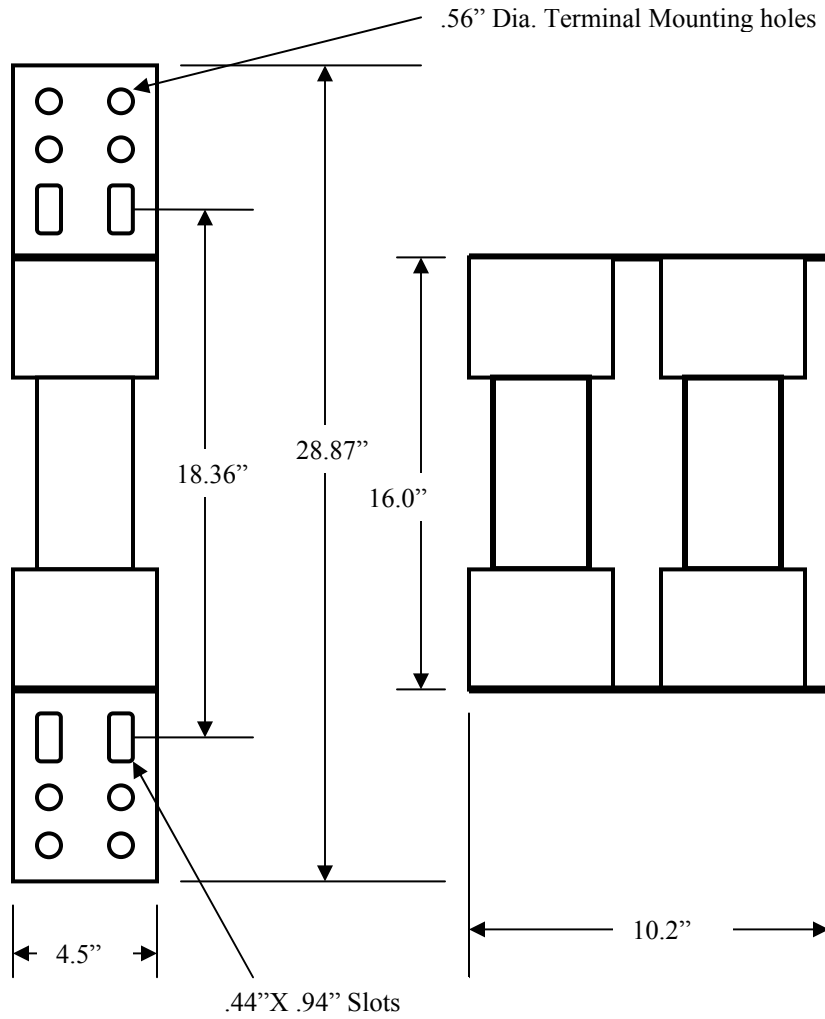

## CUT SHEET 14 SIZE "EE" BOLT-IN CURRENT LIMITING FUSES

Item	KV	Type	Amps	I.R. Amps
1	5.08	CLS75	24R-36R	50,000
2	5.08	CLE	600E	40,000
3	5.08	CLE	750E	40,000