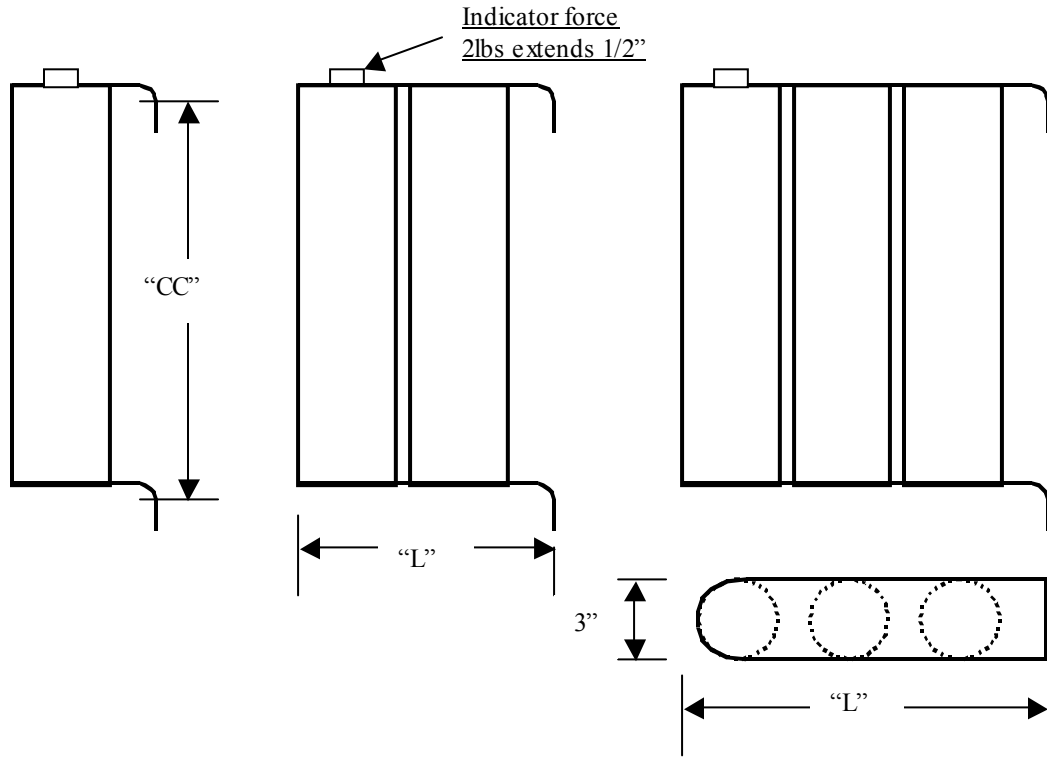

Norberg~IES

www.powerfuse.com

147 South 122nd East Ave., Tulsa, OK 74128 918.438.0744 fax 918.438.0746

"E" RATED CLIP LOCK STYLE

FIGURE A

FIGURE B

FIGURE C

Item	KV	Amps	Figure	"CC" Inches	"L" Inches	Max IR-Amps
1	5.5	10E-150E	A	15.25	4.31	63,000
2	5.5	200E-400E	A	21.25	4.31	63,000
3	5.5	450E-600E	B	21.25	7.94	63,000
4	15.5	10E-50E	A	18.25	4.41	50,000
5	15.5	65E-100E	A	21.25	4.41	50,000
6	15.5	125E-200E	B	21.25	7.94	50,000
7	15.5	150E-300E	C	21.25	11.56	50,000