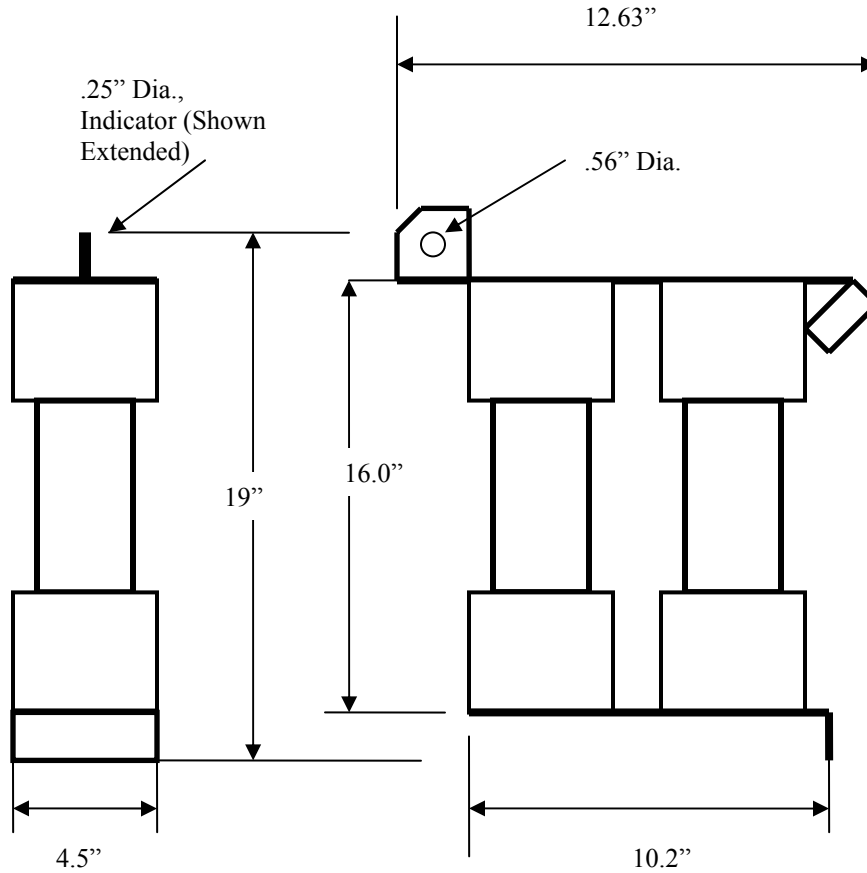

Norberg~IES

www.powerfuse.com

147 South 122nd East Ave., Tulsa, OK 74128 918.438.0744 fax 918.438.0746

CUT SHEET 26

4" Diameter Current Limiting Fuses For Motor Starters

Item	KV	Type	Amps	I.R. Amps
1	5.08	"R"	12R-44R	50,000
2	5.08	"E"	600E & 750E	40,000