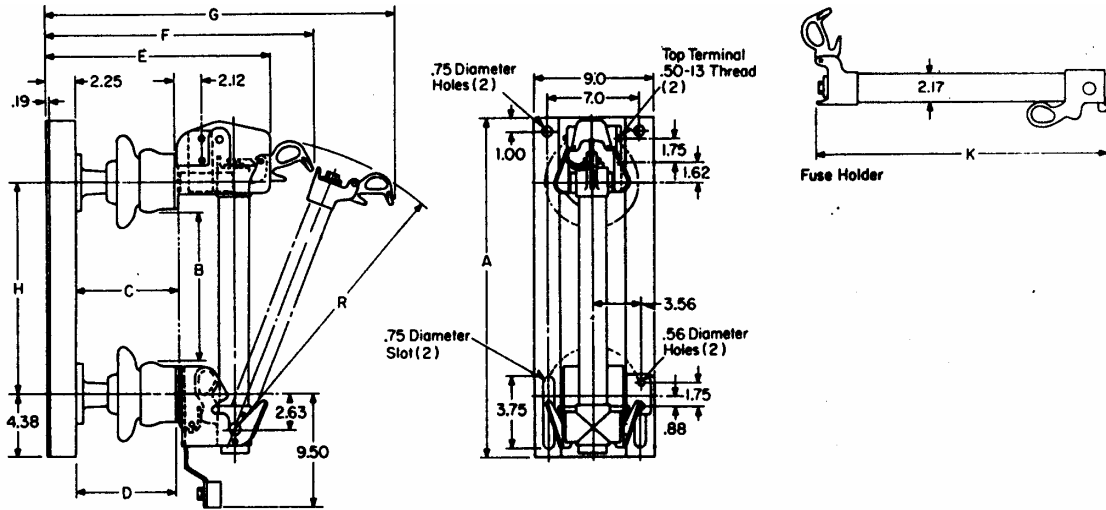

Norberg~IES

www.powerfuse.com

147 South 122nd East Ave., Tulsa, OK 74128 918.438.0744 fax 918.438.0746

CUT SHEET #6

OUTDOOR BORIC ACID DISCONNECT FUSE MOUNTING

Dimensions in Inches

Item	KV	BIL	A	B	C	D	E	F	G	H	K	R	Phase Spacing*
1	4.8/7.2	110	23	8.8	10.3	10.0	19.5	21.5	36.5	13.8	20.0	19.7	18
2	15	150	26	11.2	14.3	14.0	23.5	25.5	44.5	17.2	23.4	24.7	24
3	23	200	32	15.8	18.3	18.0	27.5	29.5	52.5	21.8	28.0	27.7	30
4	35	250	38	21.2	22.3	22.0	31.5	33.5	63.5	28.8	35	24.7	36