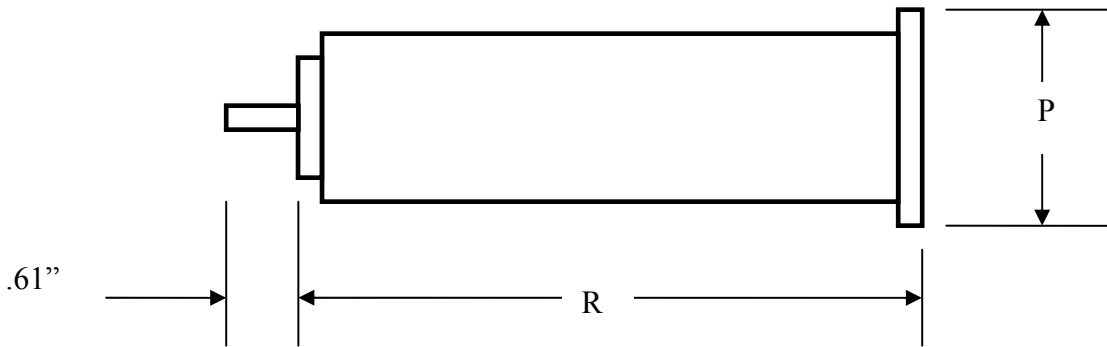

Norberg~IES

www.powerfuse.com

147 South 122nd East Ave., Tulsa, OK 74128 918.438.0744 fax 918.438.0746

CUT SHEET #4

Boric Acid Fuse Refills-RBA/RDB200+RBA/RDB400

Dimensions in Inches

Item	KV	Holder Size Amps	"P" (Inches) Dia.	"R" (Inches)
1	5.5	200	1.5	7.5
2	8.25	200	1.5	7.5
3	15.5	200	1.5	8.75
4	25.8	200	1.5	10.5
5	38.0	200	1.5	13.12
6	5.5	400	2.2	7.62
7	8.25	400	2.2	7.62
8	15.5	400	2.2	8.88
9	25.8	400	2.2	11.38
10	38.0	400	2.2	13.62