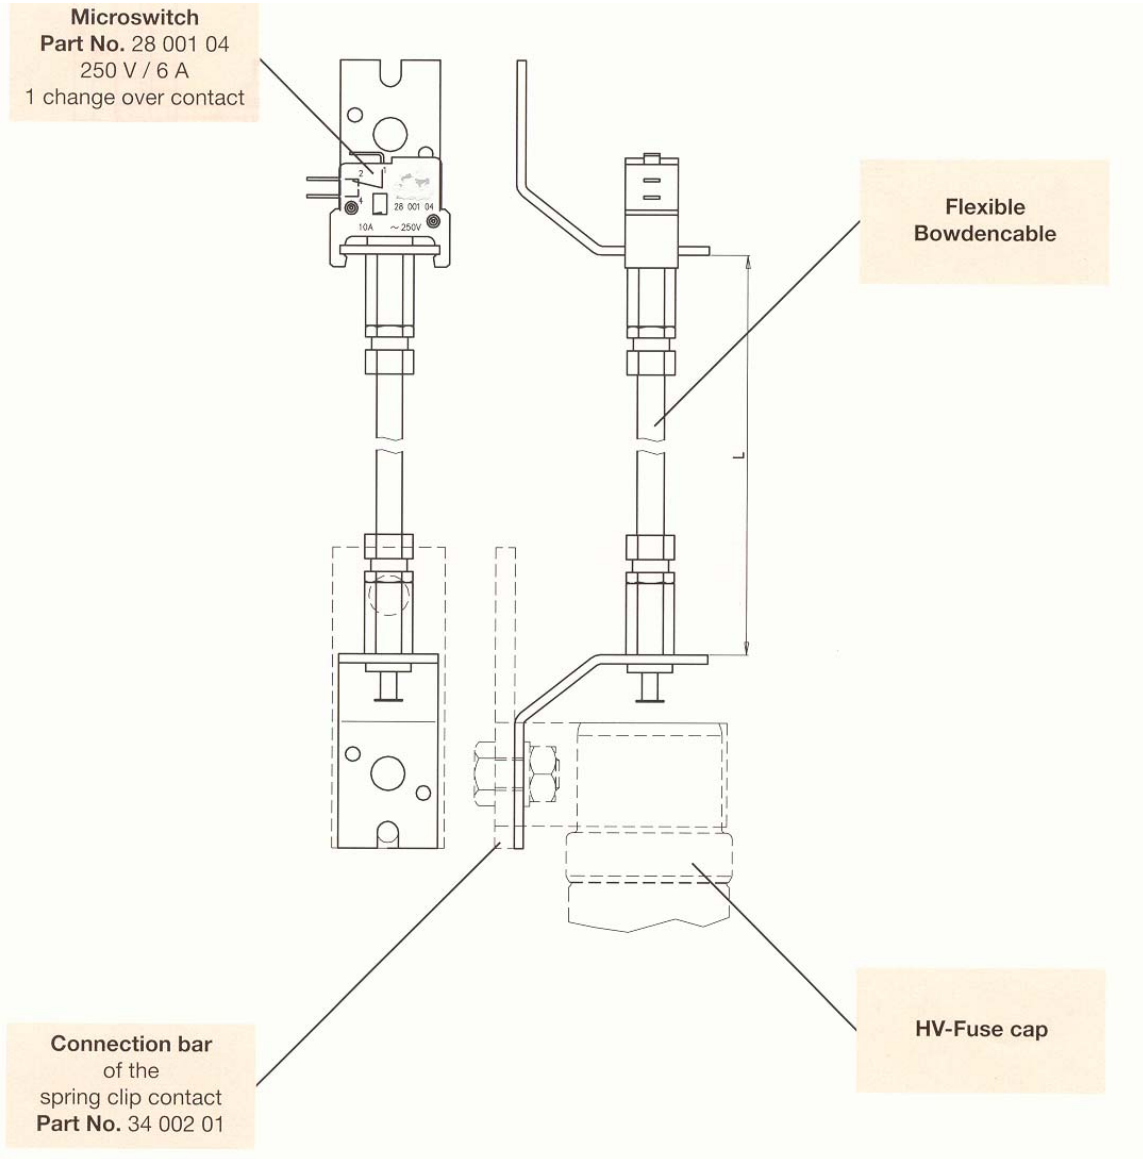

Norberg~IES

www.powerfuse.com

147 South 122nd East Ave., Tulsa, OK 74128 918.438.0744 fax 918.438.0746

SHEET 3

Remote Fuse Indicating Device

Part Number: 3100110

“L” = 660 MM