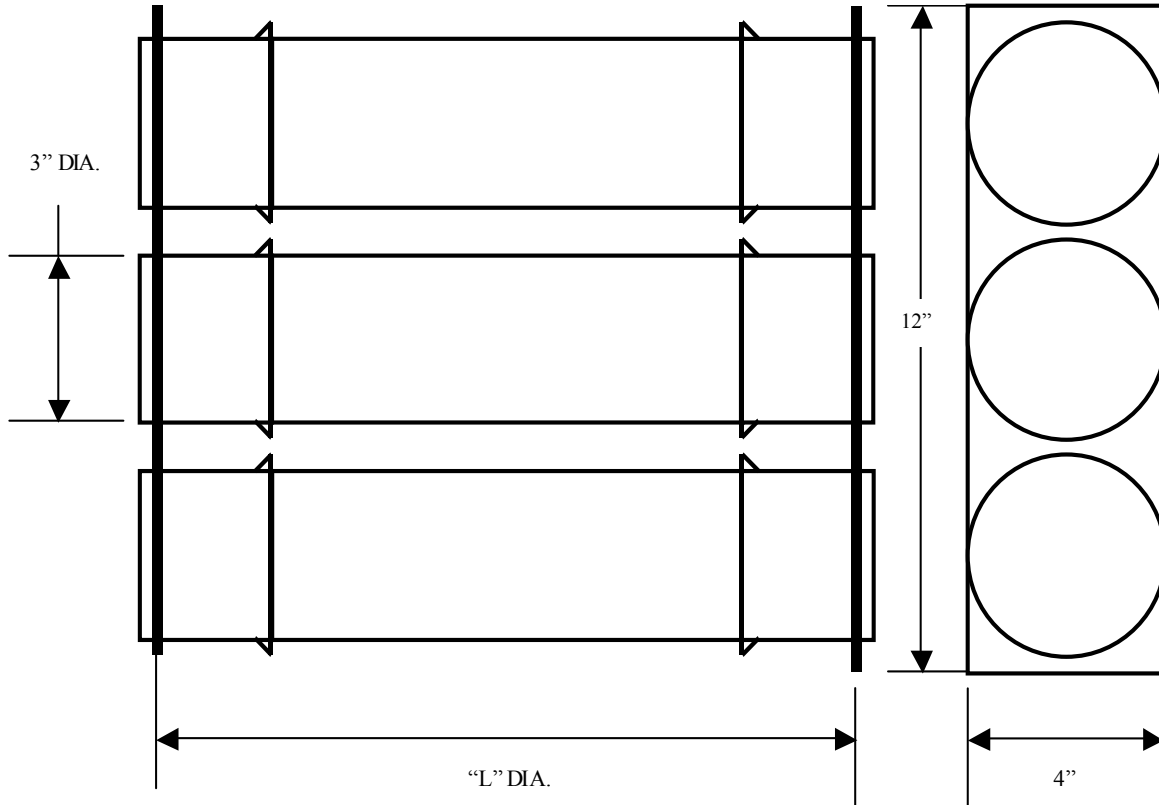

Norberg~IES

www.powerfuse.com

147 South 122nd East Ave., Tulsa, OK 74128 918.438.0744 fax 918.438.0746

SIZE DDD FUSES WITH SPECIAL MOUNTING PLATE "E" RATED

Item	KV max	Amp Range	"L" Inches	Max IR Amps
1	15.5	150E	23-5/16	85,000
2	15.5	175E/200X	23-5/16	85,000