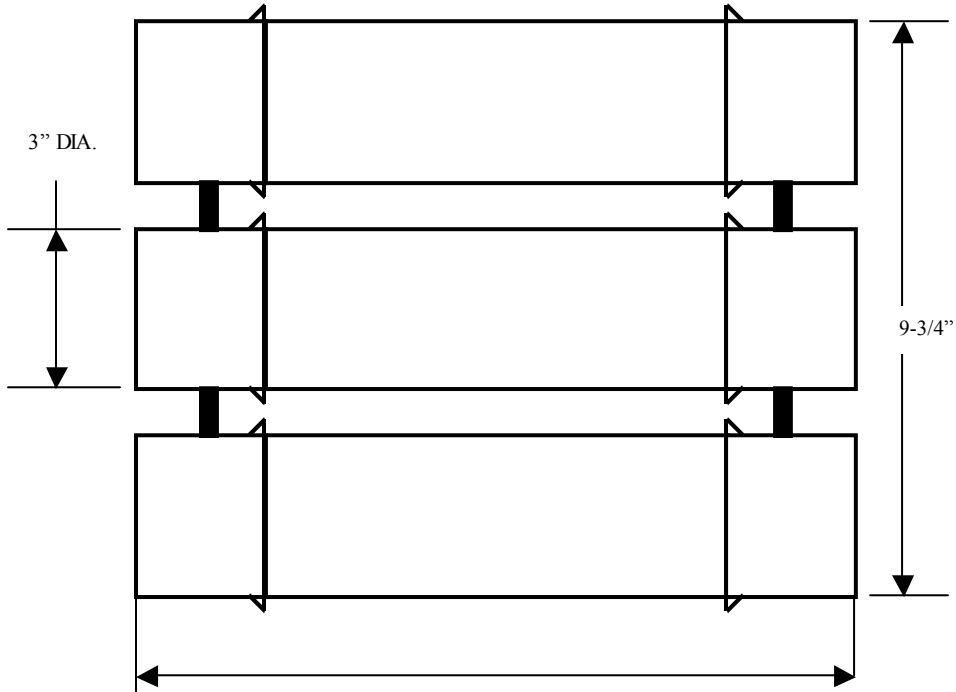

## SIZE DDD FUSES "E" RATED

Item	KV max	Amp Range	"L" Inches	Max IR Amps
1	5.5	500E-600E	15-7/8	50,000
2	8.25	300E-400E	15-7/8	50,000
3	15.5	150E-300E	18-7/8	50,000