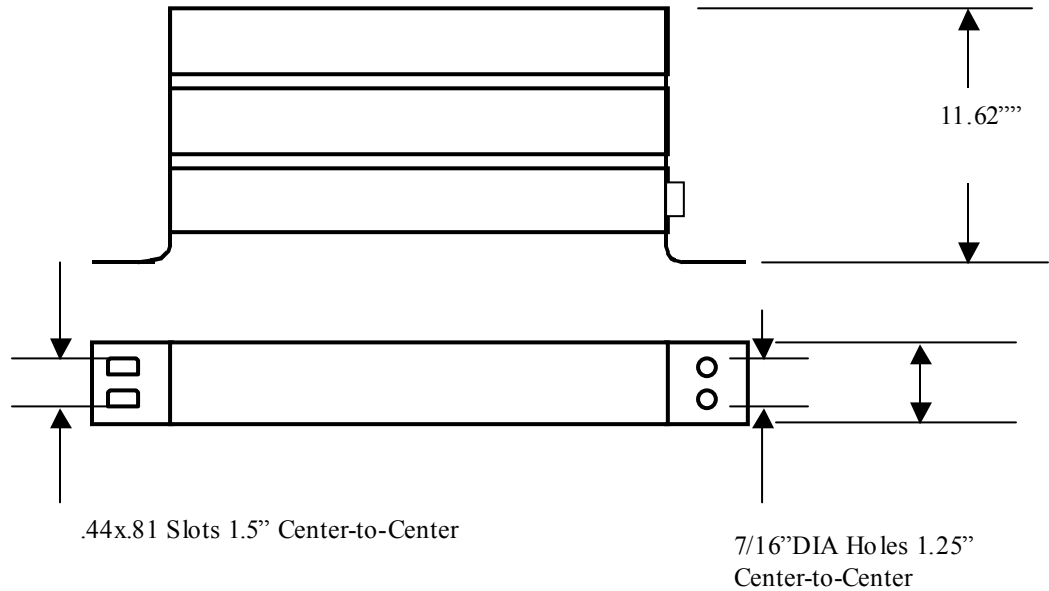

Norberg~IES

www.powerfuse.com

147 South 122nd East Ave., Tulsa, OK 74128 918.438.0744 fax 918.438.0746

"E" RATED BOLT-IN

Item	KV	Amps	Figure	"CC" Inches	"L" Inches	Max IR-Amps
1	5.5	10E-150E	A	15.25	4.31	63,000
2	5.5	200E-400E	A	21.25	4.31	63,000
3	5.5	450E-600E	B	21.25	7.94	63,000
4	15.5	10E-50E	A	18.25	4.41	50,000
5	15.5	65E-100E	A	21.25	4.41	50,000
6	15.5	125E-200E	B	21.25	7.94	50,000
7	15.5	150E-300E	C	21.25	11.56	50,000