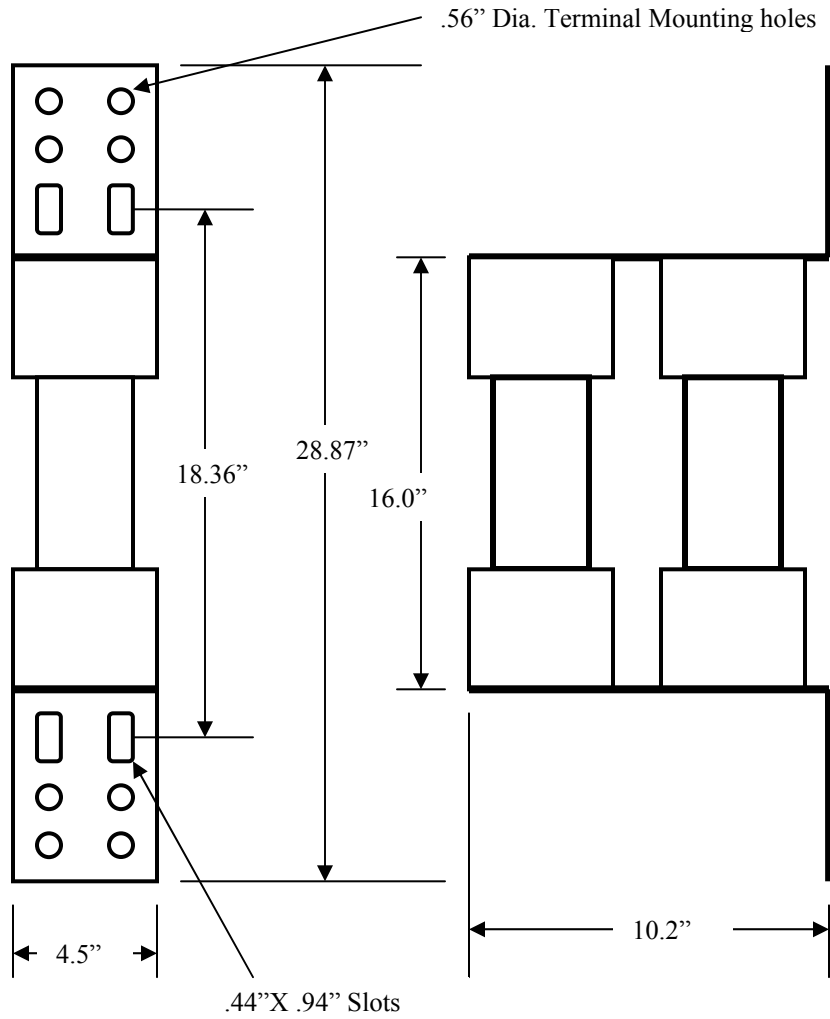

Norberg~IES

www.powerfuse.com

147 South 122nd East Ave., Tulsa, OK 74128 918.438.0744 fax 918.438.0746

SIZE "EE" BOLT-IN FUSES

Item	KV	Type	Amps	I.R. Amps
1	5.08	CLS75	24R-36R	50,000
2	5.08	CLE	600E	40,000
3	5.08	CLE	750E	40,000