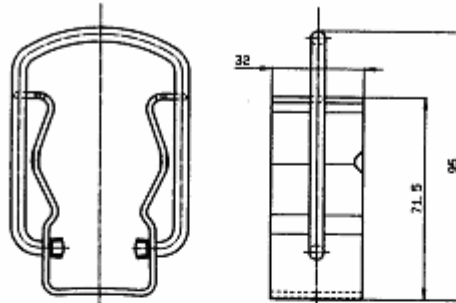

## DIN STYLE FUSE CLIPS

Dimensions in MM

### STANDARD DUTY DIN CLIP Below 200 Amps

### HEAVY DUTY DIN CLIP 200 Amps and Higher