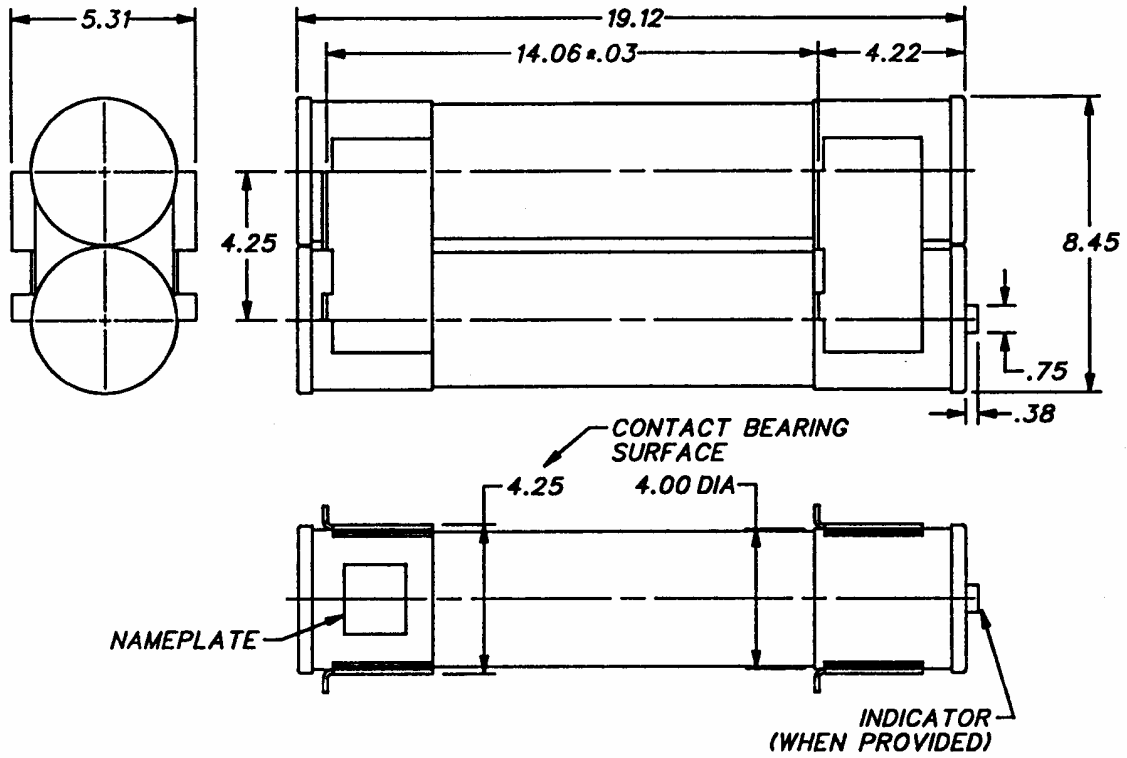

Norberg~IES

www.powerfuse.com

147 South 122nd East Ave., Tulsa, OK 74128 918.438.0744 fax 918.438.0746

SIZE "EE" FUSES

Item	KV Class	Type	Amp Range	I.R. Amps
1	5.08	R	30R & 36R	50,000
2	15.5	E	125 & 150	38,000
3	15.5	E	175	31,000