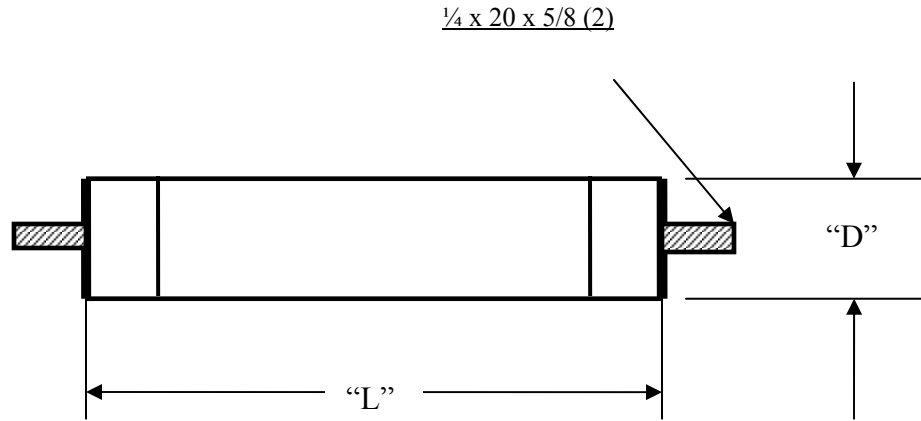

For Use up to 15KV

Dimensions in Inches

Item	KV	Amp Range	“D”	“L”	I.R. Amps
1	2.75	5-75	1.6	9.75	25,000
2	2.75	90&150	2.25	9.75	25,000
3	5.5	8-25	1.6	9.75	25,000
4	5.5	30-60	2.25	9.75	25,000
5	8.3	5-25	1.6	9.75	25,000
6	8.3	30&45	2.25	9.75	25,000
7	15.5	4-30	2.25	9.75	25,000