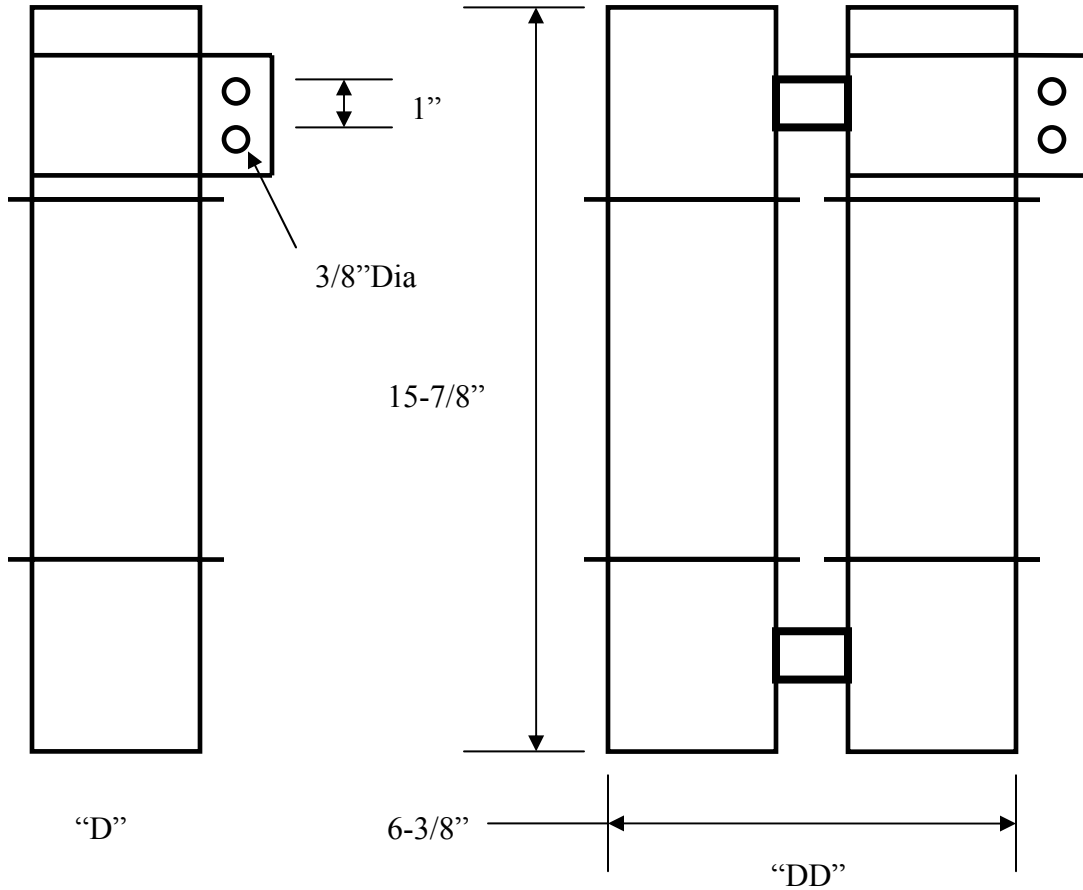

### 3" Diameter "R" Rated Fuses With "Hookeye" Straps

Item	Max KV	Amp Range	Figure	Max IR Amps
1	2.5	25-12R	D	50,000
2	2.5	18R & 24R	DD	50,000
3	5.08	30-12R	D	50,000
4	5.08	18R-36R	DD	50,000
5	8.3	2R-6R	D	50,000
6	7.2	9R & 12R	D	50,000
7	7.2	18R & 24R	DD	50,000