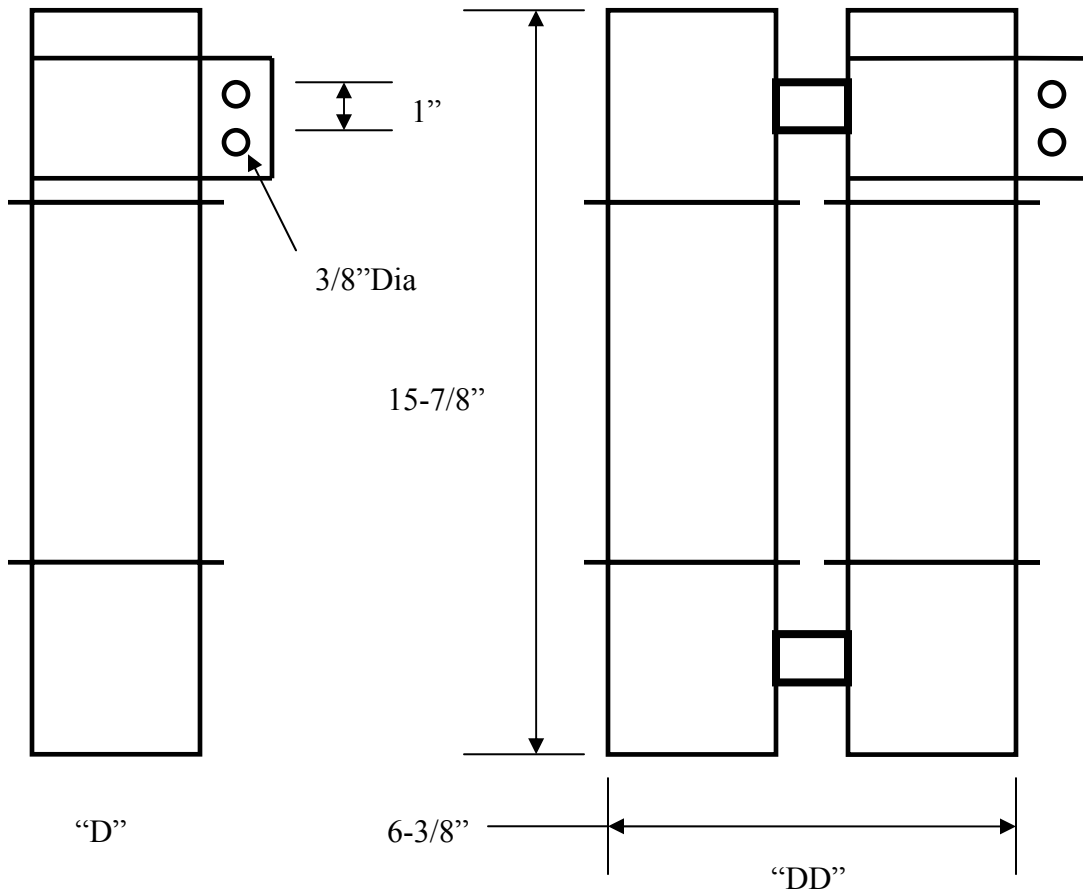

Norberg~IES

www.powerfuse.com

147 South 122nd East Ave., Tulsa, OK 74128 918.438.0744 fax 918.438.0746

Sheet # 25

3" Diameter "R" Rated Fuses With "Hookeye" Straps Hermetically Sealed, Class1, Group D, Division2

Item	Max KV	Amp Range	Figure	Max IR Amps
1	2.5	25-230	D	50,000
2	2.5	18R & 24R	DD	50,000
3	5.08	30-12R	D	50,000
4	5.08	18R-36R	DD	50,000